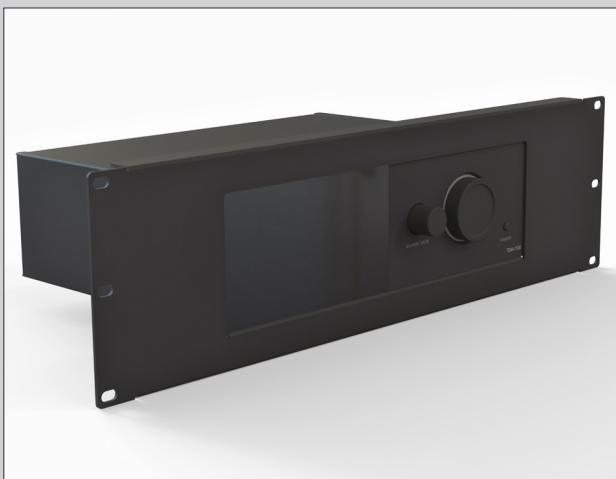

MULTI-ROOM INSTALLATION MADE EASY

The Lyngdorf TDAI-1120 is not only an impressive package for consumer audio, it features a list of options, which makes it ideal for a multi-room installation with full room correction calibration for each room. The amplifier offers Lyngdorf Audio quality and the proprietary Room-Perfect™ calibration for optimal playback of audio, even in imperfect rooms.

Due to its diminutive size, the optional mounting kits will allow for installation of single units or space-efficient multiple units, elegantly integrated in your standard rack. The low heat output and active power factor correction means that the TDAI-1120 will never compromise the performance of other equipment in the rack.

Full IP control allows for seamless integration with control systems, and the implementation of AirPlay2, Roon, and Chromecast will enable full multi-room functionality.

A comprehensive and intuitive web interface for setup and control perfects the TDAI-1120 as the installers' choice for demanding clients.