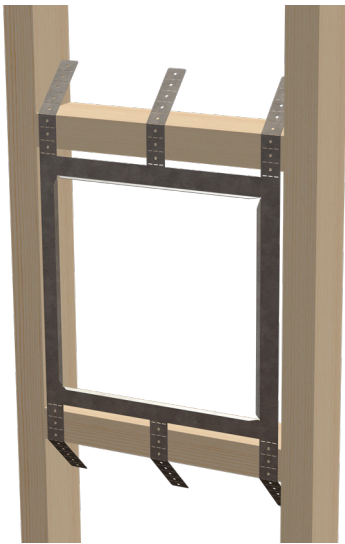

Space saver installation guide

for Lyngdorf Discreet speakers

Cut out dimensions:

D-5 and D-5 IC: 13.2 x 13.2 inches/334 x 334 mm

D-500: 8.9 x 29.6 inches/226 x 751 mm

D-500 Center: 14.2 x 24.3 inches/360 x 618 mm

Either:

1

2

3

Or:

1

2

3