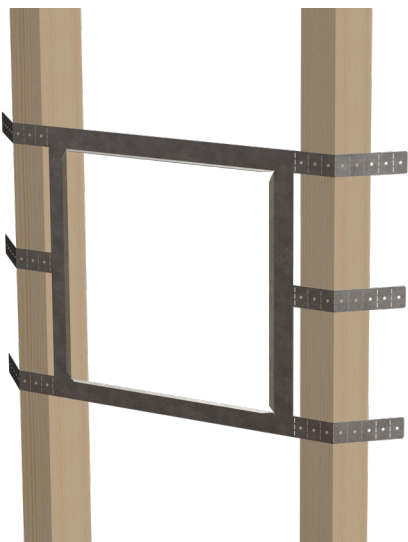

Space saver installation guide

for Lyngdorf Discreet speakers

Cut out dimensions:

D-5 and D-5 IC: 13.2 x 13.2 inches/334 x 334 mm

D-500: 8.9 x 29.6 inches/226 x 751 mm

D-500 Center: 14.2 x 24.3 inches/360 x 618 mm

Either:

1

2

3

Or:

1

2

3